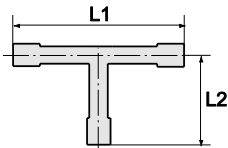

Medium temperature:  
Ambient temperature:

Max. 90 °C  
Max. 90 °C

170 B

Double hose fitting, brass CW614N				
Art. No.	Type No.	Max. working pressure bar	For hose mm	L1 mm
136262	MS1700404	16	I.D. 4	45.0
136263	MS1700505	16	I.D. 5	49.0
111269	170 A	16	I.D. 6	72.0
Art. No. 111269 = discontinued product. No longer available. New product 136264 (MS1700606)				
136264	MS1700606	16	I.D. 6	55.0
136265	MS1700808	16	I.D. 8	55.0
111270	170 B	16	I.D. 9	72.0
Art. No. 111270 = discontinued product. No longer available. New product 136266 (MS1700909)				
136266	MS1700909	16	I.D.9	55.0
136267	MS1701010	16	I.D. 10	55.0
136268	MS1701212	16	I.D. 12	55.0
136269	MS1701313	16	I.D. 13	55.0
111271	170 C	16	I.D. 13	72.0
Art. No. 111271 = discontinued product. No longer available. New product 136269 (MS1701313)				
136270	MS1701414	16	I.D. 14	55.0
111272	170 D	16	I.D. 16	72.0
Art. No. 111272 = discontinued product. No longer available. New product 136271 (MS1701616)				
111273	170 E	16	I.D. 19	72.0
Art. No. 111273 = discontinued product. No longer available. New product 136272 (MS1701919)				
111274	170 F	16	I.D. 25	72.0
Art. No. 111274 = discontinued product. No longer available. New product 136273 (MS1702525)				

MS1700609

Double hose fitting, brass CW614N, reducing

Art. No.	Type No.	Max. working pressure bar	For hose mm	L1 mm
136274	MS1700609	16	I.D. 6, 9	55.0
136275	MS1700913	16	I.D. 9, 13	55.0

171 B

Tee hose connectors, brass CW617N

Art. No.	Type No.	Max. working pressure bar	For hose mm	L1 mm	L2 mm
134502	171 A	10	I.D. 5	38.0	19.0
134503	171 B	10	I.D. 6	38.0	19.0
134504	171 C	10	I.D. 8	54.0	27.0
134505	171 D	10	I.D. 9	54.0	27.0
134506	171 E	10	I.D. 13	70.0	35.0

## Y-hose connectors, brass CW617N

Art. No.	Type No.	Max. working pressure bar	For hose mm	L2 mm
140113	172 A/0	10	I.D. 4	19.0
134507	172 A	10	I.D. 5	19.0
134508	172 B	10	I.D. 6	19.0
134509	172 C	10	I.D. 8	27.0
134510	172 D	10	I.D. 9	27.0
134511	172 E	10	I.D. 13	35.0