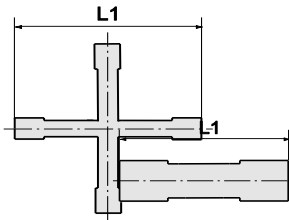

Medium temperature:  
Ambient temperature:

Max. 90 °C  
Max. 90 °C

170 B

Double hose fitting, brass CW614N				
Art. No.	Type No.	Max. working pressure bar	For hose mm	L1 mm
136262	MS1700404	16	I.D. 4	45.0
136263	MS1700505	16	I.D. 5	49.0
111269	170 A	16	I.D. 6	72.0
Art. No. 111269 = discontinued product. No longer available. New product 136264 (MS1700606)				
136264	MS1700606	16	I.D. 6	55.0
136265	MS1700808	16	I.D. 8	55.0
111270	170 B	16	I.D. 9	72.0
Art. No. 111270 = discontinued product. No longer available. New product 136266 (MS1700909)				
136266	MS1700909	16	I.D.9	55.0
136267	MS1701010	16	I.D. 10	55.0
136268	MS1701212	16	I.D. 12	55.0
136269	MS1701313	16	I.D. 13	55.0
111271	170 C	16	I.D. 13	72.0
Art. No. 111271 = discontinued product. No longer available. New product 136269 (MS1701313)				
136270	MS1701414	16	I.D. 14	55.0
111272	170 D	16	I.D. 16	72.0
Art. No. 111272 = discontinued product. No longer available. New product 136271 (MS1701616)				
111273	170 E	16	I.D. 19	72.0
Art. No. 111273 = discontinued product. No longer available. New product 136272 (MS1701919)				
111274	170 F	16	I.D. 25	72.0
Art. No. 111274 = discontinued product. No longer available. New product 136273 (MS1702525)				

MS1700609

Double hose fitting, brass CW614N, reducing

Art. No.	Type No.	Max. working pressure bar	For hose mm	L1 mm
136274	MS1700609	16	I.D. 6, 9	55.0
136275	MS1700913	16	I.D. 9, 13	55.0

171 B

Tee hose connectors, brass CW617N

Art. No.	Type No.	Max. working pressure bar	For hose mm	L1 mm	L2 mm
134502	171 A	10	I.D. 5	38.0	19.0
134503	171 B	10	I.D. 6	38.0	19.0
134504	171 C	10	I.D. 8	54.0	27.0
134505	171 D	10	I.D. 9	54.0	27.0
134506	171 E	10	I.D. 13	70.0	35.0

## Y-hose connectors, brass CW617N

Art. No.	Type No.	Max. working pressure bar	For hose mm	L2 mm
140113	172 A/0	10	I.D. 4	19.0
134507	172 A	10	I.D. 5	19.0
134508	172 B	10	I.D. 6	19.0
134509	172 C	10	I.D. 8	27.0
134510	172 D	10	I.D. 9	27.0
134511	172 E	10	I.D. 13	35.0